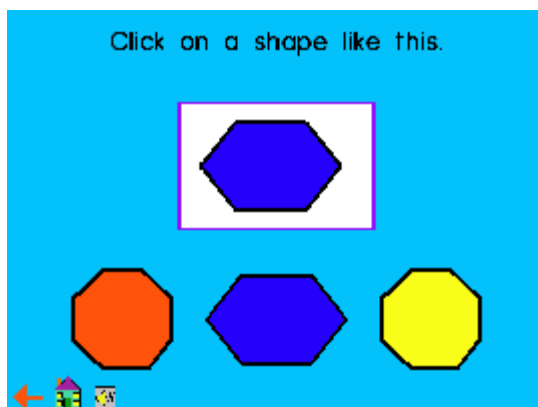

## CLICK AND CHOOSE:

A collection of over a hundred support screens for 'My World for Windows', 'My World 3' or 'Textease', giving a range of activities of varying difficulty to help with the recognition of colours, sizes and shapes. Simple sentences prompt a response. Making the correct response advances to the next task.

Colours - Selecting coloured boxes and coloured objects.

Shape -Choosing similar/different shapes, choosing the right shape to fit the hole in a box.

Shadows - Recognising similar shapes.

Sizes - Choosing the biggest.smallest, shortest/tallest and many more.